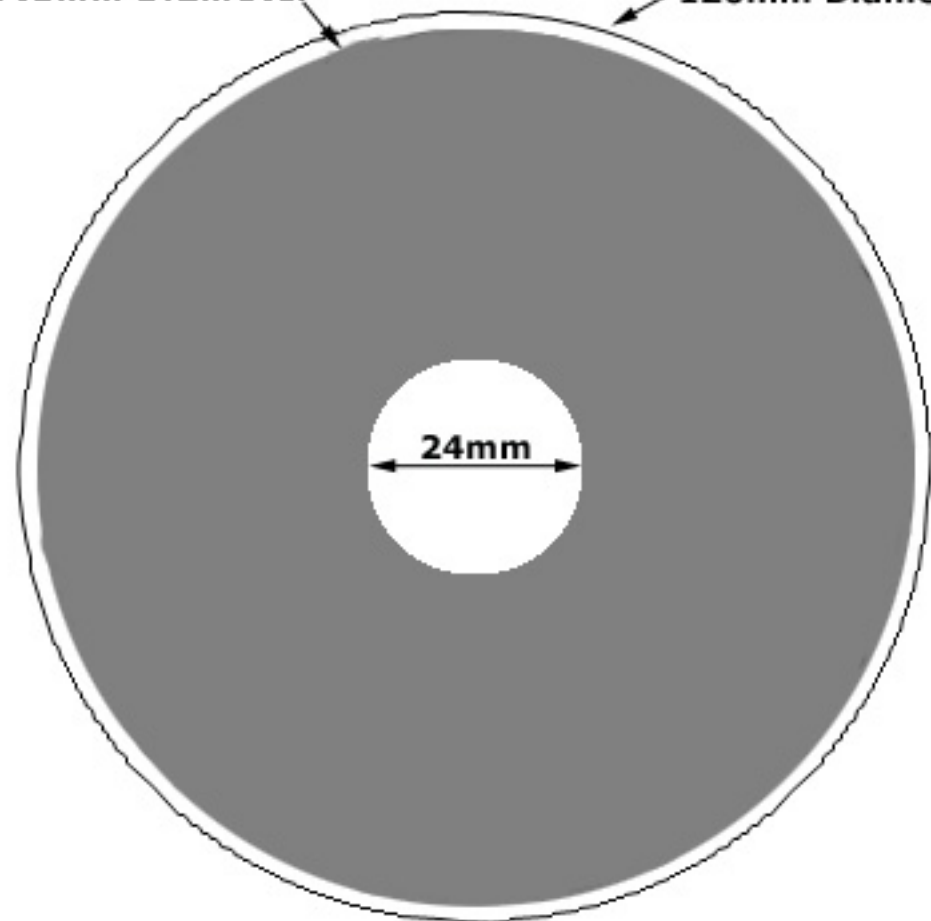

118mm Diameter

120mm Diameter

Printable area of the 12cm CD is shown in Gray